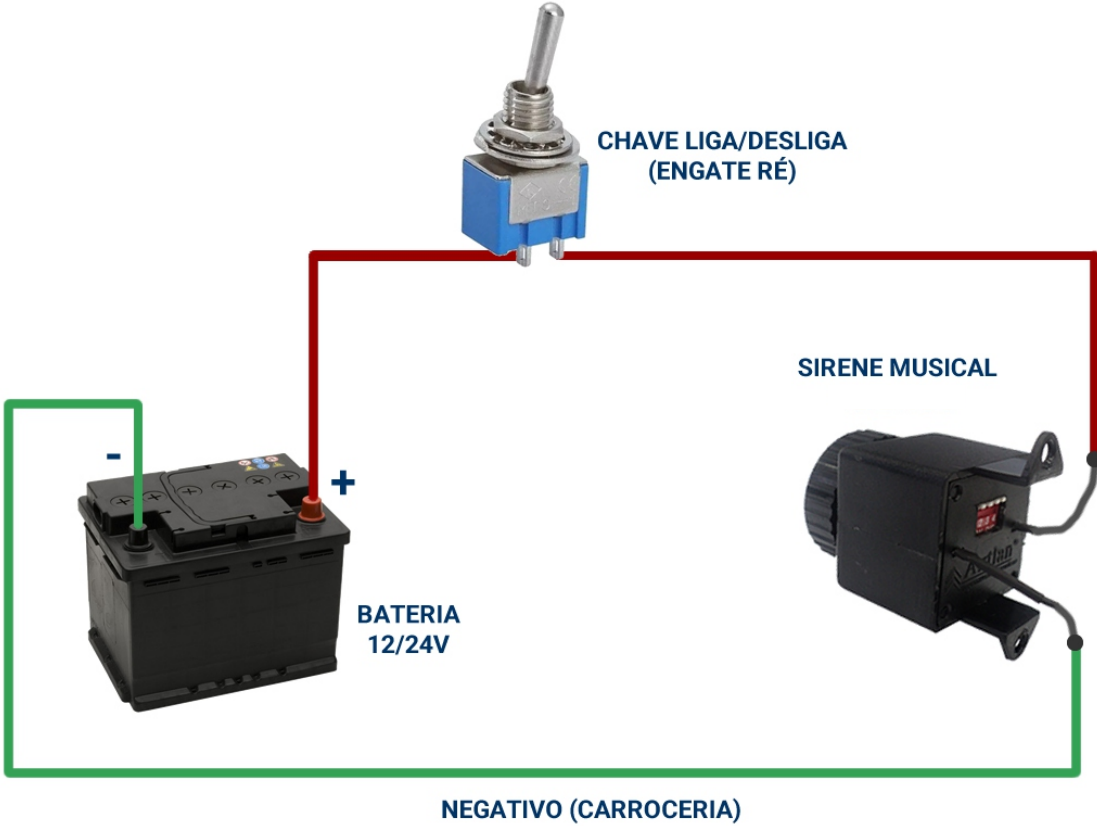

DIAGRAMA DE LIGAÇÃO

EXEMPLO: SIRENE DE RÉ AUTOMOTIVA

PROPRIETARY AND CONFIDENTIAL

THE INFORMATION CONTAINED IN THIS DRAWING IS THE SOLE PROPERTY OF AZTLAN. ANY REPRODUCTION IN PART OR AS A WHOLE WITHOUT THE WRITTEN PERMISSION OF AZTLAN IS PROHIBITED.

Aztlan Indústria de Eletroeletrônicos Ltda.

Esquema de Ligação:
Sirene Musical 06/30VDC

SIZE A4	CÓDIGO: SIM-0630VDC	REV. 14/02/2020
SCALE: N/A	DRAWN: ALEXANDRE BIGHETTI	SHEET 1 OF 1